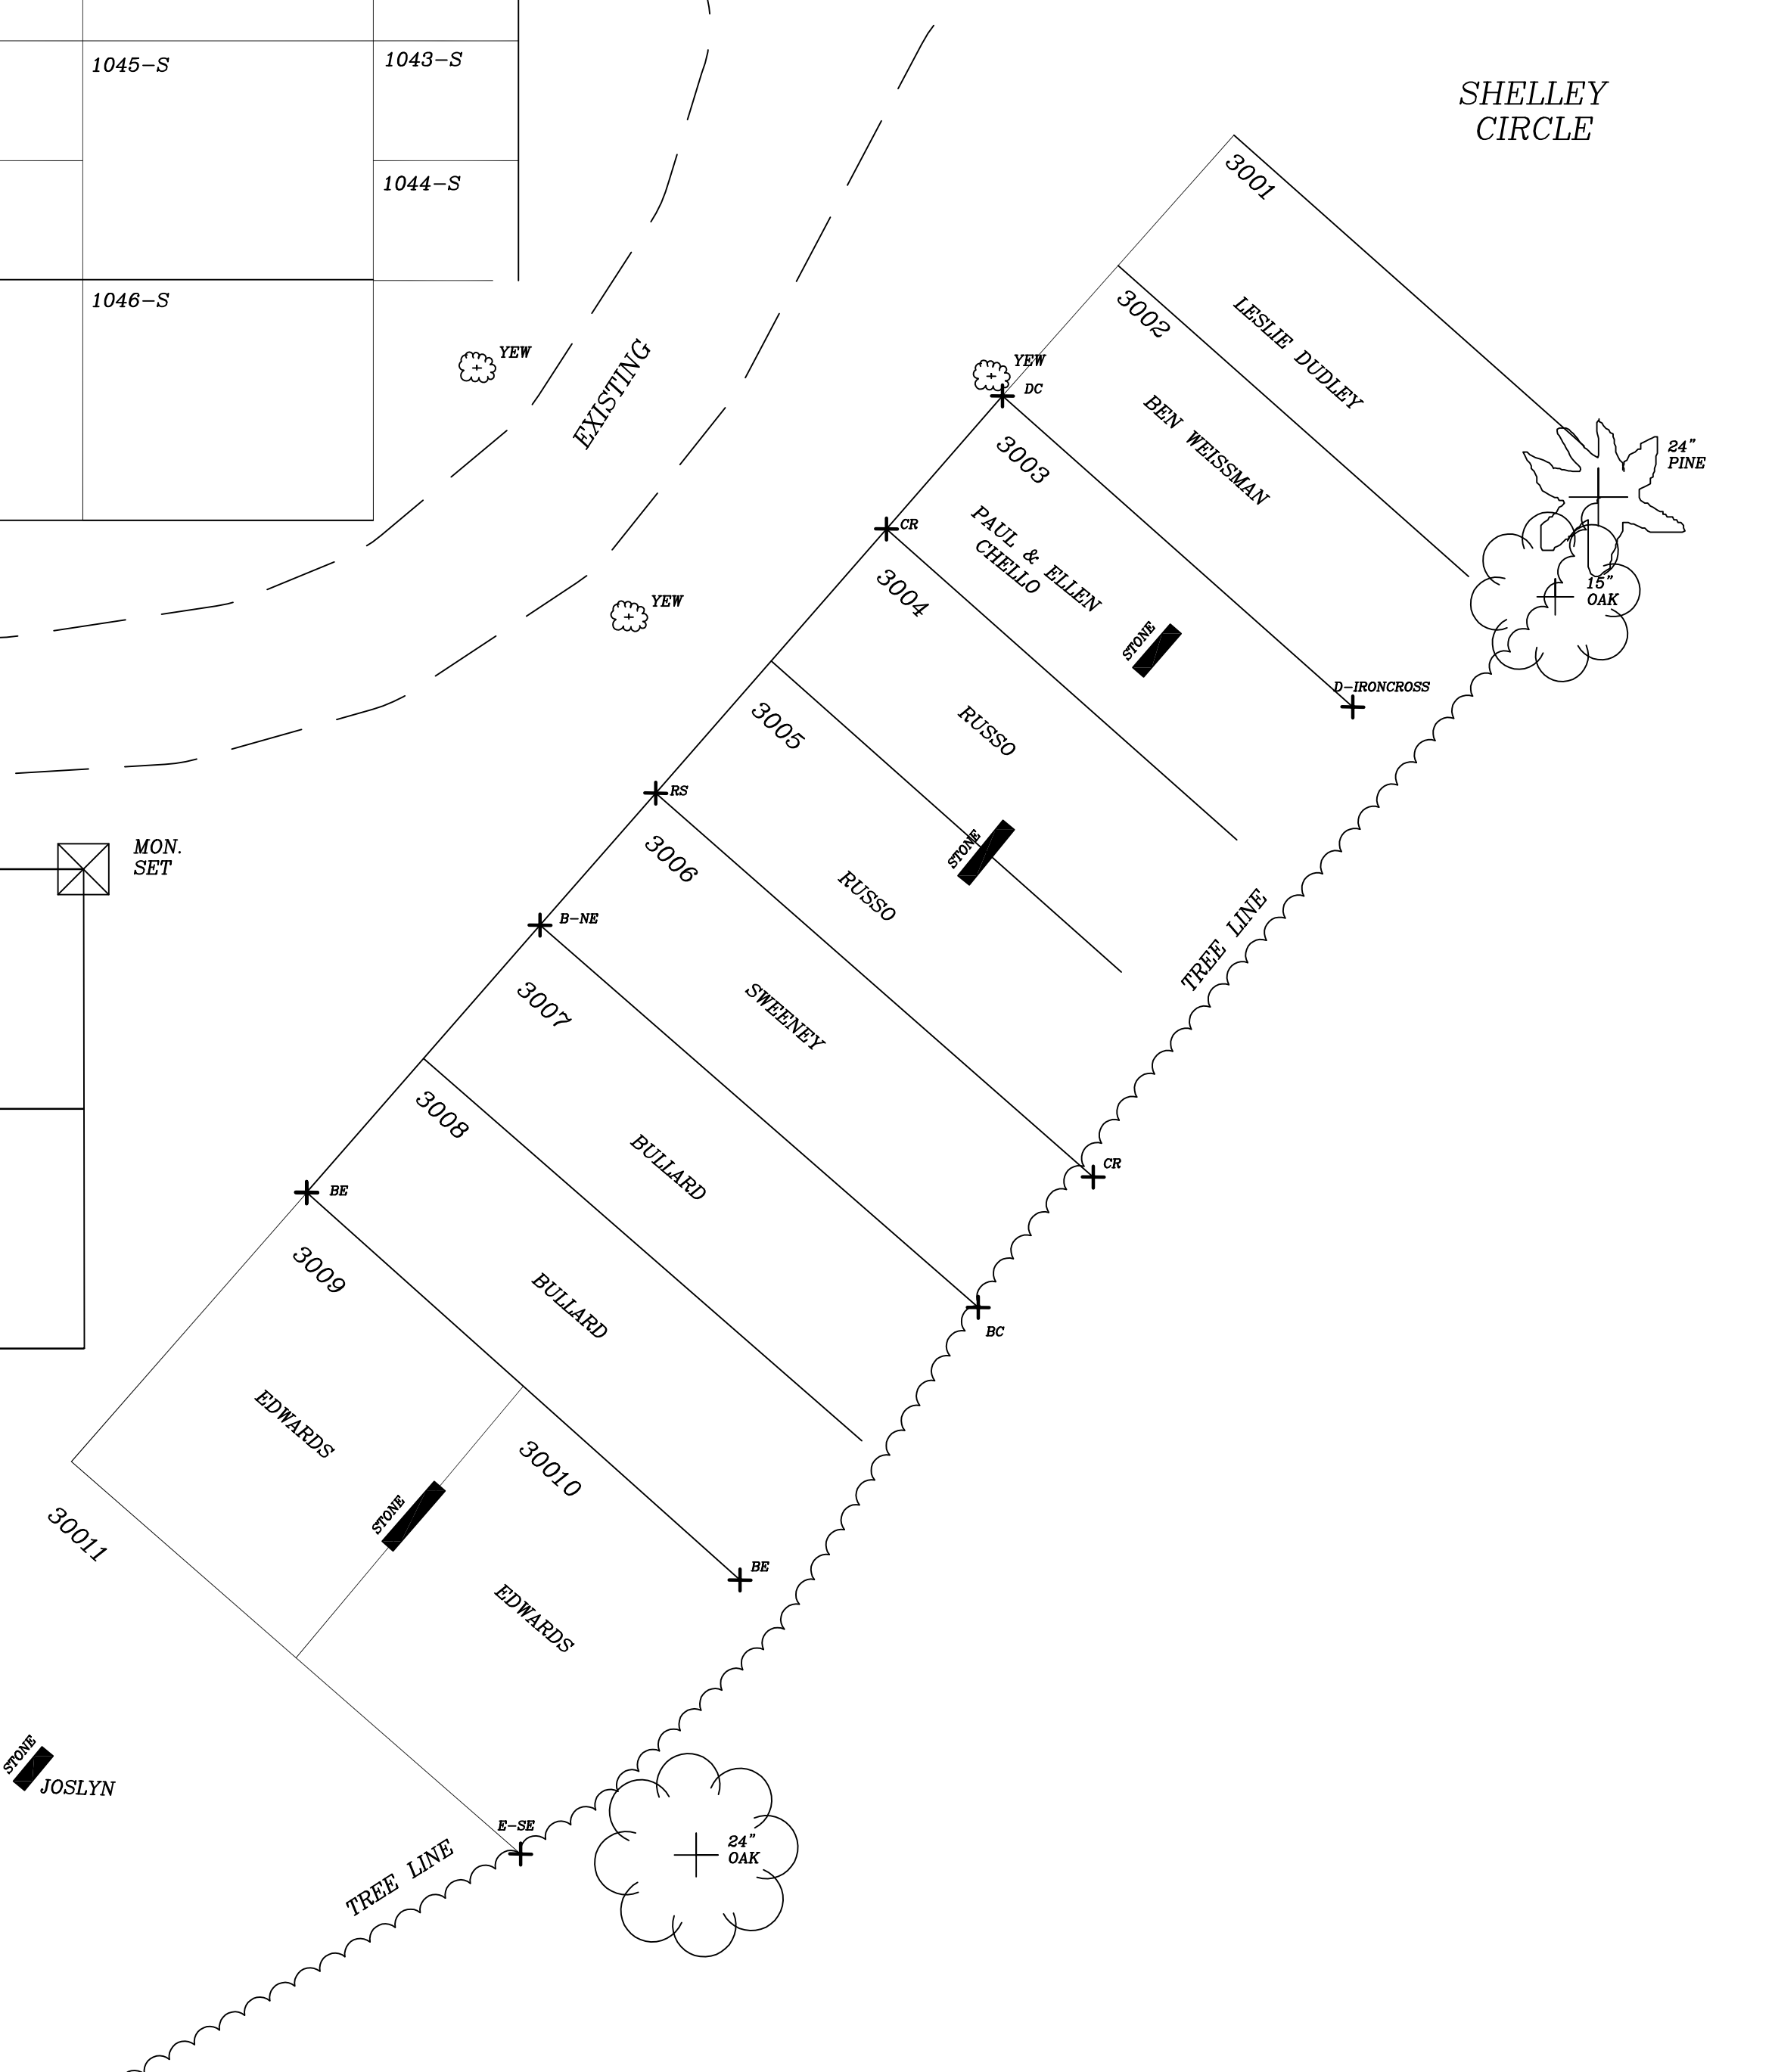

SHELLEY
CIRCLE

1045-S

1043-S

1044-S

1046-S

EXISTING

YEW

YEW
DC

B-NE

3007

SWEENEY

TREE LINE

3008

BULLARD

BE

3009

BULLARD

BC

EDWARDS

STONE

3010

EDWARDS

BE

3011

TREE LINE

E-SE

24"
OAK

24"
PINE

15"
OAK

MON.
SET

STONE
JOSLYN